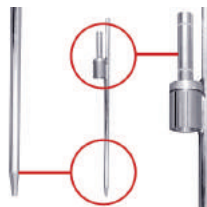

Printed Tear Drop Flag
FROM \$98

Printed Feather Flag
FROM \$98

Cross Base
FROM \$42

Base Plate
FROM \$63

Instant Canopy Leg Connector
FROM \$58

Standard Ground Spike
FROM \$16

Heavy Duty Ground Spike
FROM \$35