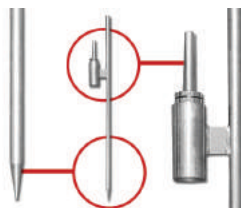

Steel Weight Plate
FROM \$45ea

Sand Bag
FROM \$7.50ea

Clip Wheels
FROM \$10ea

Rain Gutters + Wall Strip
FROM \$24

Plain Wall
FROM \$31

Printed Side Wall
FROM \$166

Printed Half Wall
FROM \$147

FLAGS AND FLAG BASES

Printed Tear Drop Flag
FROM \$98

Printed Feather Flag
FROM \$98

Cross Base
FROM \$42

Base Plate
FROM \$63

Instant Canopy Leg Connector
FROM \$58

Standard Ground Spike
FROM \$16

Heavy Duty Ground Spike
FROM \$35