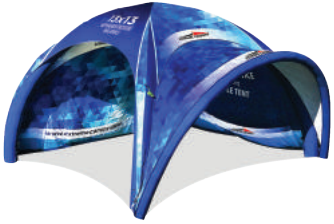

EXTREME CANOPY

ALPHA

BETA

DELTA

GAMMA

* All pricing is for Full Roof Print.

* Pricing includes a standard electric pump, steel stakes, weight bags and protective cover.

ALPHA		Plain Wall	Single Sided Printed Wall	Double Sided Printed Wall	Plain Awning	Printed Awning
--------------	--	------------	---------------------------	---------------------------	--------------	----------------

10' x 10'	\$1,134	\$90	\$131	\$272	\$272	\$330
13' x 13'	\$1,581	\$107	\$186	\$384	\$341	\$490
16' x 16'	\$2,213	\$165	\$295	\$604	\$473	\$643
20' x 20'	\$2,832	\$165	\$295	\$604	\$628	\$804

BETA		Plain Wall	Single Sided Printed Wall	Double Sided Printed Wall	Plain Awning	Printed Awning
-------------	--	------------	---------------------------	---------------------------	--------------	----------------

13' x 13'	\$2,191	\$155	\$210	\$448	\$117	\$272
16' x 16'	\$2,566	\$185	\$298	\$633	\$243	\$351
20' x 20'	\$3,749	\$235	\$334	\$711	\$321	\$424

DELTA		Plain Wall	Single Sided Printed Wall	Double Sided Printed Wall	Plain Awning	Printed Awning
--------------	--	------------	---------------------------	---------------------------	--------------	----------------