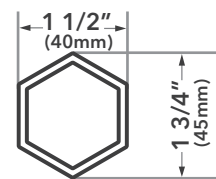

ITEM	SPECIFICATION		
Size	10' x 10' (3m x 3m)	10' x 15' (3m x 4.5m)	10' x 20' (3m x 6m)
Height	10' 10" (3.29m)	10' 10" (3.29m)	10' 10" (3.29m)
Clearance	6' 7" (2m)	6' 7" (2m)	6' 7" (2m)
Frame Box Dimensions	65" x 10" x 10" (165 x 25 x 25cm)	65" x 13" x 10" (165 x 33 x 25cm)	65" x 17" x 10" (165 x 42 x 25cm)
Frame Weight	51lb (23kg)	64lb (29kg)	86lb (39kg)
Roof Canopy Weights	13lb (6kg)	20lb (9kg)	25lb (11kg)
Main Profile	1 3/4" (45 x 40 x 1mm)		
Truss Bars	1" x 1/2" (26 x 13 x 1mm)		
Framework	Steel		
Push Button Connectors	Yes		
Roof Tension	Spring		
Fabric	600D PVC Coated Polyester		
Nuts & Bolts	Steel		
Connectors	Nylon		
Feet	Steel		
Instant Canopy Includes	Ropes, Steel Stakes & Heavy Duty Wheeled Protective Cover		
Warranty	5 Years Frame / 1 Year Fabric		

TECHNICAL DIAGRAMS

10' x 10'

10' x 15'

10' x 20'

FRAMEWORK
MAIN PROFILE

LEG OUTER

ADDITIONAL INFORMATION

The Extreme Canopy X5 Explorer is undisputedly the highest quality and best value heavy duty steel pop up canopy on the American market. The X5 Explorer features a robust 1" hexagonal steel frame profile and a heavy duty 600D, UV50+ PVC coated polyester roof. This industry leading pop up canopy also features heavy duty, curved 1" truss bars, durable nylon connectors, roof tensioning and strong steel feet. The X5 Explorer comes with a commercial standard wheeled carry bag and is available in three frame colors, three sizes, six roof colors and can be fully custom digitally printed. With a high quality and high strength design and build, the X5 Explorer is highly versatile and can be used in applications ranging from recreational through to commercial.