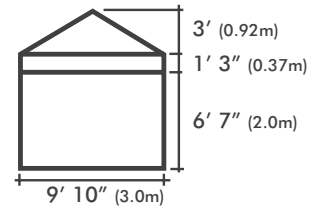

ITEM	SPECIFICATION		
Size	10' x 10' (3m x 3m)	10' x 15' (3m x 4.5m)	10' x 20' (3m x 6m)
Height	10' 10" (3.29m)	10' 10" (3.29m)	10' 10" (3.29m)
Clearance	6' 7" (2m)	6' 7" (2m)	6' 7" (2m)
Frame Box Dimensions	65" x 10" x 10" (165 x 25 x 25cm)	65" x 13" x 10" (165 x 33 x 25cm)	65" x 17" x 10" (165 x 42 x 25cm)
Frame Weight	51lb (23kg)	64lb (29kg)	86lb (39kg)
Roof Canopy Weights	13lb (6kg)	20lb (9kg)	25lb (11kg)
Main Profile	1 3/4" (45 x 40 x 1mm)		
Truss Bars	1" x 1/2" (26 x 13 x 1mm)		
Framework	Steel		
Push Button Connectors	Yes		
Roof Tension	Spring		
Fabric	600D PVC Coated Polyester		
Nuts & Bolts	Steel		
Connectors	Nylon		
Feet	Steel		
Instant Canopy Includes	Ropes, Steel Stakes & Heavy Duty Wheeled Protective Cover		
Warranty	5 Years Frame / 1 Year Fabric		

TECHNICAL DIAGRAMS

10' x 10'

10' x 15'

10' x 20'

FRAMEWORK
MAIN PROFILE

LEG OUTER

ADDITIONAL INFORMATION

The Extreme Canopy X5 Explorer is undisputedly the highest quality and best value heavy duty steel pop up canopy on the American market. The X5 Explorer features a robust 1" hexagonal steel frame profile and a heavy duty 600D, UV50+ PVC coated polyester roof. This industry leading pop up canopy also features heavy duty, curved 1" truss bars, durable nylon connectors, roof tensioning and strong steel feet. The X5 Explorer comes with a commercial standard wheeled carry bag and is available in three frame colors, three sizes, six roof colors and can be fully custom digitally printed. With a high quality and high strength design and build, the X5 Explorer is highly versatile and can be used in applications ranging from recreational through to commercial.