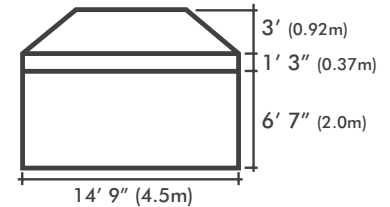

ITEM	SPECIFICATION		
Size	10' x 10' (3m x 3m)	10' x 15' (3m x 4.5m)	10' x 20' (3m x 6m)
Height	10' 10" (3.29m)	10' 10" (3.29m)	10' 10" (3.29m)
Clearance	6' 7" (2m)	6' 7" (2m)	6' 7" (2m)
Frame Box Dimensions	65" x 10" x 10" (165 x 25 x 25cm)	65" x 13" x 10" (165 x 33 x 25cm)	65" x 17" x 10" (165 x 42 x 25cm)
Frame Weight	51lb (23kg)	64lb (29kg)	86lb (39kg)
Roof Canopy Weights	13lb (6kg)	20lb (9kg)	25lb (11kg)
Main Profile	1 3/4" (45 x 40 x 1mm)		
Truss Bars	1" x 1/2" (26 x 13 x 1mm)		
Framework	Steel		
Push Button Connectors	Yes		
Roof Tension	Spring		
Fabric	600D PVC Coated Polyester		
Nuts & Bolts	Steel		
Connectors	Nylon		
Feet	Steel		
Instant Canopy Includes	Ropes, Steel Stakes & Heavy Duty Wheeled Protective Cover		
Warranty	5 Years Frame / 1 Year Fabric		

TECHNICAL DIAGRAMS

10' x 10'

10' x 15'

10' x 20'

FRAMEWORK
MAIN PROFILE

LEG OUTER

ADDITIONAL INFORMATION

The Extreme Canopy X5 Explorer is undisputedly the highest quality and best value heavy duty steel pop up canopy on the American market. The X5 Explorer features a robust 1" hexagonal steel frame profile and a heavy duty 600D, UV50+ PVC coated polyester roof. This industry leading pop up canopy also features heavy duty, curved 1" truss bars, durable nylon connectors, roof tensioning and strong steel feet. The X5 Explorer comes with a commercial standard wheeled carry bag and is available in three frame colors, three sizes, six roof colors and can be fully custom digitally printed. With a high quality and high strength design and build, the X5 Explorer is highly versatile and can be used in applications ranging from recreational through to commercial.