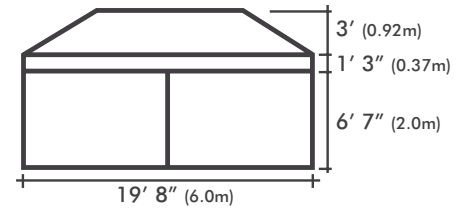

ITEM	SPECIFICATION		
Size	10' x 10' (3m x 3m)	10' x 15' (3m x 4.5m)	10' x 20' (3m x 6m)
Height	10' 10" (3.29m)	10' 10" (3.29m)	10' 10" (3.29m)
Clearance	6' 7" (2m)	6' 7" (2m)	6' 7" (2m)
Frame Box Dimensions	65" x 10" x 10" (165 x 25 x 25cm)	65" x 13" x 10" (165 x 33 x 25cm)	65" x 17" x 10" (165 x 42 x 25cm)
Frame Weight	51lb (23kg)	64lb (29kg)	86lb (39kg)
Roof Canopy Weights	13lb (6kg)	20lb (9kg)	25lb (11kg)
Main Profile	1 3/4" (45 x 40 x 1mm)		
Truss Bars	1" x 1/2" (26 x 13 x 1mm)		
Framework	Steel		
Push Button Connectors	Yes		
Roof Tension	Spring		
Fabric	600D PVC Coated Polyester		
Nuts & Bolts	Steel		
Connectors	Nylon		
Feet	Steel		
Instant Canopy Includes	Ropes, Steel Stakes & Heavy Duty Wheeled Protective Cover		
Warranty	5 Years Frame / 1 Year Fabric		

TECHNICAL DIAGRAMS

10' x 10'

10' x 15'

10' x 20'

FRAMEWORK
MAIN PROFILE

LEG OUTER

ADDITIONAL INFORMATION

The Extreme Canopy X5 Explorer is undisputedly the highest quality and best value heavy duty steel pop up canopy on the American market. The X5 Explorer features a robust 1" hexagonal steel frame profile and a heavy duty 600D, UV50+ PVC coated polyester roof. This industry leading pop up canopy also features heavy duty, curved 1" truss bars, durable nylon connectors, roof tensioning and strong steel feet. The X5 Explorer comes with a commercial standard wheeled carry bag and is available in three frame colors, three sizes, six roof colors and can be fully custom digitally printed. With a high quality and high strength design and build, the X5 Explorer is highly versatile and can be used in applications ranging from recreational through to commercial.