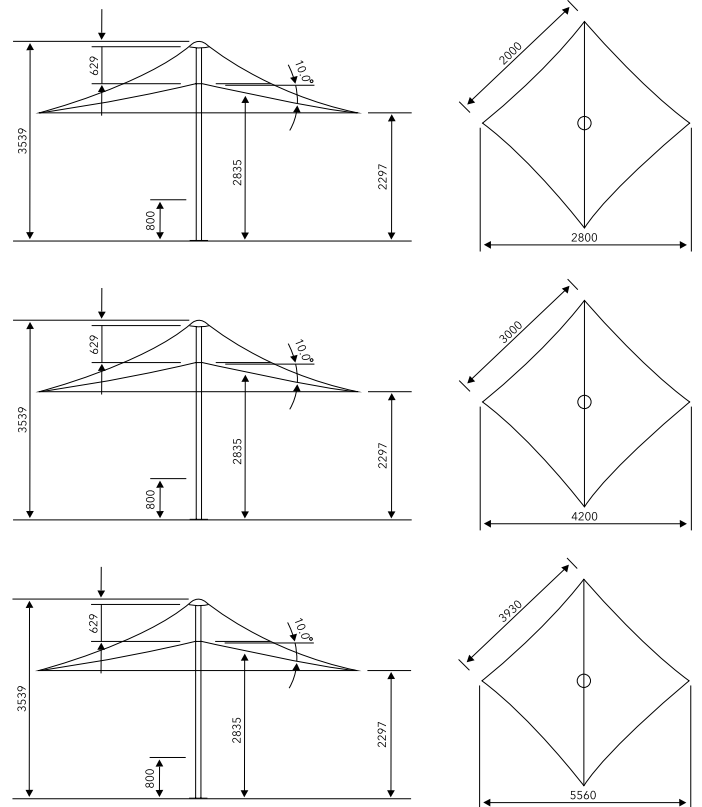

ITEM	SPECIFICATION		
Size	7' x 7' (2x2m)	10'x10' (3x3m)	13'x13' (4x4m)
Finished Height	11'7" (3539mm)		
Clearance	7'7" (2297mm)		
Umbrella Diameter	7'7" (2.8m)	13'9" (4.2m)	18' 3" (5.56m)
Weight	187lb (85kg)	196lb (89kg)	212lb (96kg)
Frame Pole	Powder coated aluminum 90mm diameter		
Fabric	PVC 800GSM		
Colors	White		
Printing	Full Color Digital Printing		
Wind speed open	70mph (112km/h)		
Wind speed closed	90mph (148km/h)		

Heater
 Type: Outdoor Heater
 Fits Umbrella Pole Size: 30-53mm
 Input Voltage: 220V-240V
 Power: 1500W
 Weather Proof: IP23 (International Protection Rating)
 Lifespan (lamp): approx. 5000 Hours

Floodlight
 Type: Outdoor Heater
 Fits Umbrella Pole Size: 30-53mm
 Input Voltage: 220V-240V
 Frequency Coverage: 50Hz - 60Hz
 Power: 90W
 Power Factor: ≥0.9
 Weather Proof: IP65 (International Protection Rating)
 Lifespan: approx. 50,000 Hours
 Stick area: 45x70mm