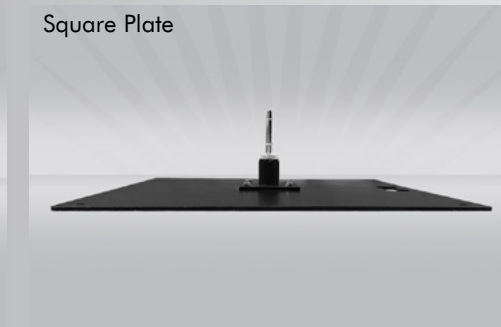

FLAG BASE	LENGTH inch (mm)	WIDTH inch (mm)	HEIGHT inch (mm)	WEIGHT lb (kg)	MATERIAL	PACKAGED DIMENSIONS	WARRANTY
Outdoor Mount	31" (800mm)	27" (690mm)	7" (180mm)	8lb (3.6kg)	x	x	1 year
Square Plate	20" (500mm)	20" (505mm)	6" (140mm)	23lb (10.3kg)	x	x	1 year
Standard Ground Spike	20" (500mm)	2" (50mm)	2" (40mm)	2lb (1kg)	x	x	1 year
Heavy Duty Ground Spike	31" (780mm)	4" (100mm)	2" (50mm)	7lb (3kg)	x	x	1 year
Leg Connector	x	x	x	x	x	x	1 year

Cross Base

Square Plate

Standard Ground Spike

Heavy Duty Ground Spike

Leg Connector