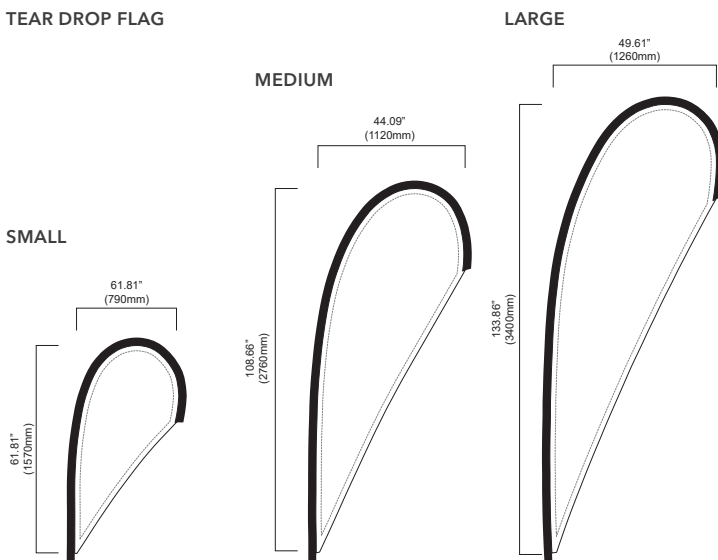

TECHNICAL DIAGRAMS

TEAR DROP FLAG