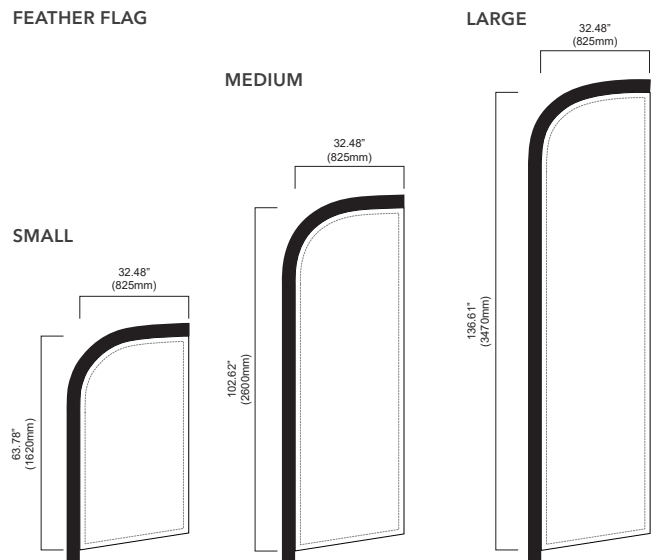

FEATHER FLAG

We Design | We Manufacture | We Sell | We Deliver America Wide
www.extremecanopy.com admin@extremecanopy.com (888) 201 1968

At Extreme Canopy we design & manufacture all of our products & deliver America wide.
Please note; imperial measurements in this document have been rounded to the nearest foot, inch or pound. Contact Extreme Canopy for further information.