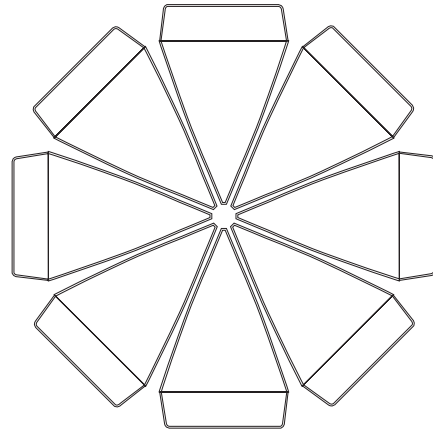

EXTREME CANOPY

UMBRELLA RANGE

BEACH & GOLF UMBRELLAS

SPECIFICATION SHEET

| Golf Umbrella | |
|----------------|------------------|
| Diameter | 4' 4" (1.35m) |
| Fabric | Polyester |
| Shape | Octagonal |
| Weight | 2.2lb (1 kg) |
| Printable Area | 8 Panels |
| Height | 2' 3" (70cm) |
| Feature | Soft Handle Grip |

| Beach Umbrella | |
|----------------|-----------------------|
| Diameter | 6' 5" (2m) |
| Fabric | Polyester |
| Shape | Octagonal |
| Weight | 2.2lb (1kg) |
| Printable Area | 8 Panels |
| Height | 5' 6" (180cm) |
| Base | Optional Water Weight |