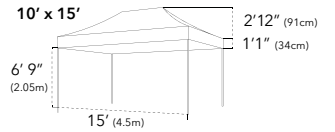

TECHNICAL DIAGRAMS