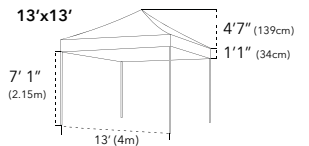

TECHNICAL DIAGRAMS