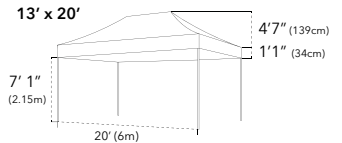

TECHNICAL DIAGRAMS