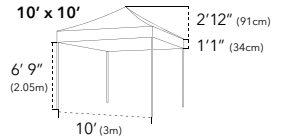

TECHNICAL DIAGRAMS