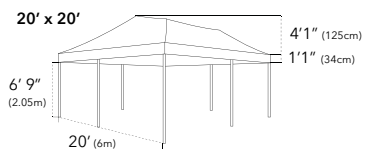

TECHNICAL DIAGRAMS