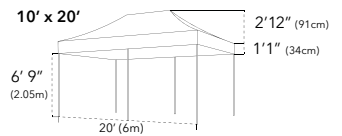

TECHNICAL DIAGRAMS