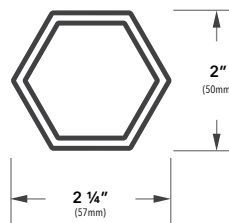

FRAME DETAIL