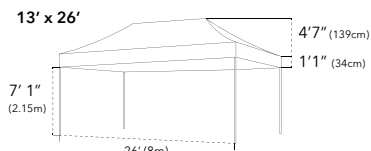

TECHNICAL DIAGRAMS