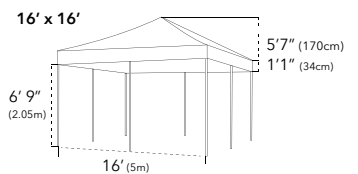

TECHNICAL DIAGRAMS