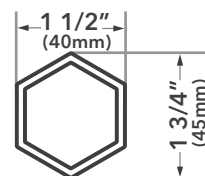

FRAME DETAIL

LEG OUTER