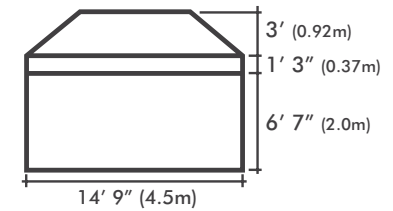

ITEM	SPECIFICATION		
Size	10' x 10' (3m x 3m)	10' x 15' (3m x 4.5m)	10' x 20' (3m x 6m)
Height	10' 10" (3.29m)	10' 10" (3.29m)	10' 10" (3.29m)
Clearance	6' 7" (2m)	6' 7" (2m)	6' 7" (2m)
Frame Box Dimensions	65" x 10" x 10" (165 x 25 x 25cm)	65" x 13" x 10" (165 x 33 x 25cm)	65" x 17" x 10" (165 x 42 x 25cm)
Frame Weight	37lb (17kg)	43lb (19.4kg)	58lb (26.5kg)
Roof Canopy Weights	16lb (7kg)	22lb (10kg)	29lb (13kg)
Main Profile	1 3/4" (45mm x 40mm x 1mm) Hexagonal		
Truss Bars	1" x 1/2" (25 x 12.5 x 1mm)		
Material	Aluminum T 6063 6005/T5		
Push Button Connectors	Yes		
Roof Tension	Spring		
Nuts & Bolts	Stainless Steel		
Connectors	Aluminum		
Feet	Zinc Coated Steel 4"x4" (100mm x 100mm)		
UNIQUE FEATURE	The X6 Roof includes a universal Velcro Flap along the Front Valance for the optional accessory Printed Detachable Valance.		
Fabric	Plain 500D PVC Coated Polyester <span style="color: white;">○</span> <span style="color: black;">●</span> <span style="color: red;">●</span> <span style="color: green;">●</span> <span style="color: blue;">●</span> <span style="color: yellow;">●</span> Printed 600D PU Coated Polyester		
Instant Canopy Includes	Ropes, Steel Stakes & Heavy Duty Wheeled Protective Cover		
Manufacturer's Warranty	Frame 5 Years / Polyester Plain & Printed 1 Year		

### TECHNICAL DIAGRAMS

10' x 10'

10' x 15'

10' x 20'