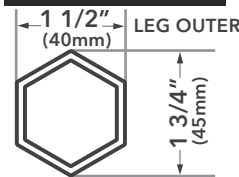

FRAME DETAIL

Reinforced 1 3/4" Frame Profile