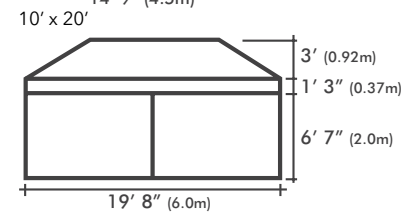

ADDITIONAL INFORMATION

The X6 Velocity canopy features a stylish hexagonal profile which is essential for strength whilst maintaining a lightweight portable frame. The X6 is suitable for sport carnivals, pop-up businesses and outdoor events or promotions.

The X6 business canopy is available in six roof colors and custom printing available from a single valance print all the way up to full custom digitally printed roof and wall packages.