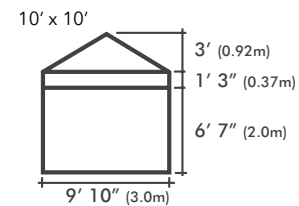

ADDITIONAL INFORMATION

The X6 Velocity canopy features a stylish hexagonal profile which is essential for strength whilst maintaining a lightweight portable frame. The X6 is suitable for sport carnivals, pop-up businesses and outdoor events or promotions.

The X6 business canopy is available in six roof colors and custom printing available from a single valance print all the way up to full custom digitally printed roof and wall packages.