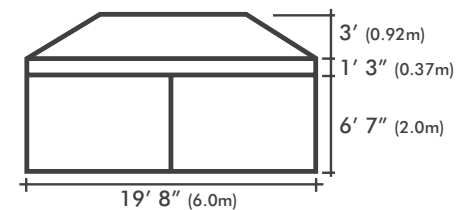

ITEM	SPECIFICATION		
Size	10' x 10' (3m x 3m)	10' x 15' (3m x 4.5m)	10' x 20' (3m x 6m)
Height	10' 10" (3.29m)	10' 10" (3.29m)	10' 10" (3.29m)
Clearance	6' 7" (2m)	6' 7" (2m)	6' 7" (2m)
Frame Box Dimensions	65" x 10" x 10" (165 x 25 x 25cm)	65" x 13" x 10" (165 x 33 x 25cm)	65" x 17" x 10" (165 x 42 x 25cm)
Frame Weight	37lb (17kg)	43lb (19.4kg)	58lb (26.5kg)
Roof Canopy Weights	16lb (7kg)	22lb (10kg)	29lb (13kg)
Main Profile	1 3/4" (45mm x 40mm x 1mm) Hexagonal		
Truss Bars	1" x 1/2" (25 x 12.5 x 1mm)		
Material	Aluminum T 6063 6005/T5		
Push Button Connectors	Yes		
Roof Tension	Spring		
Nuts & Bolts	Stainless Steel		
Connectors	Aluminum		
Feet	Zinc Coated Steel 4"x4" (100mm x 100mm)		
UNIQUE FEATURE	The X6 Roof includes a universal Velcro Flap along the Front Valance for the optional accessory Printed Detachable Valance.		
Fabric	Plain 500D PVC Coated Polyester <span style="color: white;">○</span> <span style="color: black;">●</span> <span style="color: red;">●</span> <span style="color: green;">●</span> <span style="color: blue;">●</span> <span style="color: yellow;">●</span> Printed 600D PU Coated Polyester		
Instant Canopy Includes	Ropes, Steel Stakes & Heavy Duty Wheeled Protective Cover		
Manufacturer's Warranty	Frame 5 Years / Polyester Plain & Printed 1 Year		

### TECHNICAL DIAGRAMS

10' x 10'

10' x 15'

10' x 20'