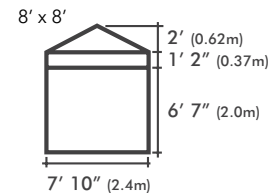

ADDITIONAL INFORMATION

The X6 Velocity canopy features a stylish hexagonal profile which is essential for strength whilst maintaining a lightweight portable frame. The X6 is suitable for sport carnivals, pop-up businesses and outdoor events or promotions.

The X6 business canopy is available in six roof colors and custom printing available from a single valance print all the way up to full custom digitally printed roof and wall packages.