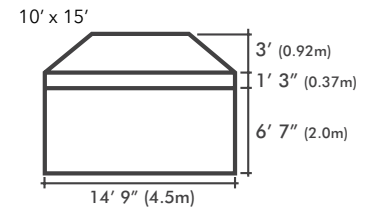

ADDITIONAL INFORMATION

The X6 Velocity canopy features a stylish hexagonal profile which is essential for strength whilst maintaining a lightweight portable frame. The X6 is suitable for sport carnivals, pop-up businesses and outdoor events or promotions.

The X6 business canopy is available in six roof colors and custom printing available from a single valance print all the way up to full custom digitally printed roof and wall packages.