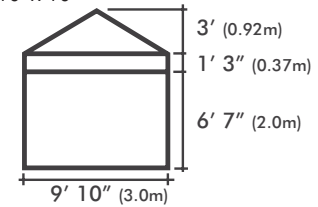

ITEM	SPECIFICATION		
Size	10' x 10' (3m x 3m)	10' x 15' (3m x 4.5m)	10' x 20' (3m x 6m)
Height	10' 10" (3.29m)	10' 10" (3.29m)	10' 10" (3.29m)
Clearance	6' 7" (2m)	6' 7" (2m)	6' 7" (2m)
Frame Box Dimensions	65" x 10" x 10" (165 x 25 x 25cm)	65" x 13" x 10" (165 x 33 x 25cm)	65" x 17" x 10" (165 x 42 x 25cm)
Frame Weight	37lb (17kg)	43lb (19.4kg)	58lb (26.5kg)
Roof Canopy Weights	16lb (7kg)	22lb (10kg)	29lb (13kg)
Main Profile	1 3/4" (45mm x 40mm x 1mm) Hexagonal		
Truss Bars	1" x 1/2" (25 x 12.5 x 1mm)		
Material	Aluminum T 6063 6005/T5		
Push Button Connectors	Yes		
Roof Tension	Spring		
Nuts & Bolts	Stainless Steel		
Connectors	Aluminum		
Feet	Zinc Coated Steel 4"x4" (100mm x 100mm)		
UNIQUE FEATURE	The X6 Roof includes a universal Velcro Flap along the Front Valance for the optional accessory Printed Detachable Valance.		
Fabric	Plain 500D PVC Coated Polyester <span style="color: white;">○</span> <span style="color: black;">●</span> <span style="color: red;">●</span> <span style="color: green;">●</span> <span style="color: blue;">●</span> <span style="color: yellow;">●</span> Printed 600D PU Coated Polyester		
Instant Canopy Includes	Ropes, Steel Stakes & Heavy Duty Wheeled Protective Cover		
Manufacturer's Warranty	Frame 5 Years / Polyester Plain & Printed 1 Year		

### TECHNICAL DIAGRAMS

10' x 10'

10' x 15'

10' x 20'