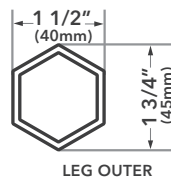

ITEM	SPECIFICATION		
Size	10' x 10' (3mx3m)	10' x 15' (3mx4.5m)	10' x 20' (3mx6m)
Height	10' 10" (3.29m)	10' 10" (3.29m)	10' 10" (3.29m)
Clearance	6' 7" (2m)	6' 7" (2m)	6' 7" (2m)
Frame Box Dimensions	65" x 10" x 10" (165 x 25 x 25cm)	65" x 13" x 10" (165 x 33 x 25cm)	65" x 17" x 10" (165 x 42 x 25cm)
Frame Weight	51lb (23kg)	64lb (29kg)	86lb (39kg)
Roof Canopy Weights	15.5lb (7kg)	22lb (10kg)	28.6lb (13kg)
Main Profile	1 3/4" (45 x 40 x 1mm)		
Truss Bars	1" x 1/2" (26 x 13 x 1mm)		
Framework	Powder Coated Steel - Black		
Push Button Connectors	Yes		
Roof Tension	Internal Spring		
Nuts & Bolts	Zinc Coated		
Connectors	Nylon (Double Bracket)		
Feet	Steel 4.5" x 1.77" x 5.51" (115 x 45 x 140mm)		
UNIQUE FEATURE	The X5 Roof includes a universal Velcro Flap along the Front Valance for the optional accessory Printed Detachable Valance.		
Fabric	Plain 500D PVC Coated Polyester Printed 600D PU Coated Polyester		
Instant Canopy Includes	Ropes, Steel Stakes & Heavy Duty Wheeled Protective Cover		
Manufacturer's Warranty	Frame 5 Years / Polyester Plain & Printed 1 Year		

The X5 recreational marquee is lightweight, compact, available in three sizes, six roof colours and custom printing available.

FRAME DETAIL

45mm Frame Profile

Commercial Nylon Connectors

Curved Truss Bars