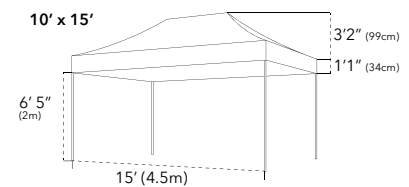

TECHNICAL DIAGRAMS