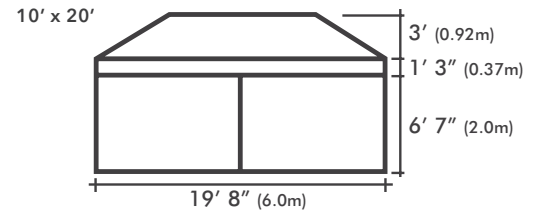

TECHNICAL DIAGRAMS

ADDITIONAL INFORMATION

X5 Explorer is undisputedly best value heavy duty canopy available at Extreme Canopy, perfect for entertaining, weekend trips, sporting groups and small business.

The X5 recreational marquee is lightweight, compact, available in three sizes, six roof colours and custom printing available.

FRAME DETAIL