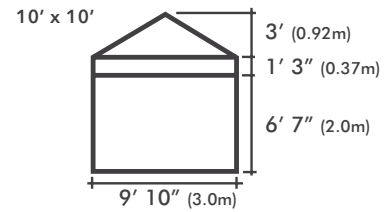

TECHNICAL DIAGRAMS