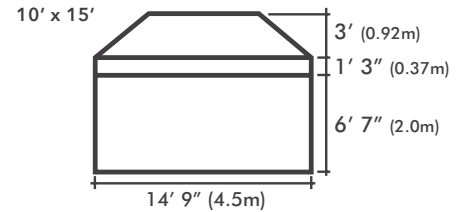

TECHNICAL DIAGRAMS