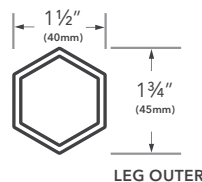

ITEM	SPECIFICATION		
Size	10' x 10' (3m x 3m)	10' x 15' (3m x 4.5m)	10' x 20' (3m x 6m)
Height	10' 7" (3.29m)		
Clearance	6' 5" (2m)		
Box Dimensions	Height	64" (163cm)	64" (163cm)
	Width	10½" (27cm)	14" (36cm)
	Depth	10½" (27cm)	10½" (27cm)
Frame Weight	46lb (21kg)	59lb (27kg)	81lb (37kg)
Canopy Roof Weight	15lb (7kg)	20lb (9kg)	25lb (12kg)
Main Profile	1¾" Hexagonal (45 x 40 x 1mm)		
Truss Bars	1" x ½" (30 x 15 x 1mm)		
Framework	Powder Coated Steel - Black		
Push Button Connectors	Yes		
Roof Tension	Internal Spring		
Nuts & Bolts	Zinc Coated		
Connectors	Nylon (Double Bracket)		
Feet	Steel 4.5" x 1.77" x 5.51" (115 x 45 x 140mm)		
Fabric	Plain 500D PVC Coated Polyester ● ● ● ● ● ●		
	Printed 600D PU Coated Polyester		
Frame Color	■		
Instant Canopy Includes	Ropes, Steel Stakes & Heavy Duty Wheeled Protective Cover		
Manufacturer's Warranty	Frame 5 Years / Polyester Plain & Printed 1 Year		

The X5 recreational canopy is lightweight, compact, available in three sizes, six roof colors and custom printing available.

FRAME DETAIL

1.75" Leg Profile

Commercial Nylon Connectors

Curved Truss Bars

Roof Tensioning