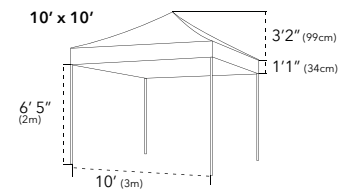

TECHNICAL DIAGRAMS