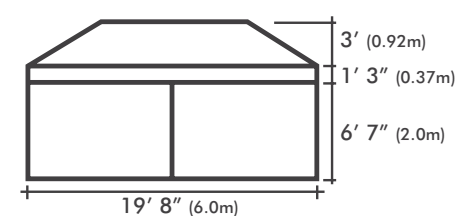

## X6 VELOCITY

10' x 10' / 10' x 15' / 10' x 20'

HEAVY DUTY - ALUMINUM FRAME

ITEM	SPECIFICATION		
Size	10' x 10' (3m x 3m)	10' x 15' (3m x 4.5m)	10' x 20' (3m x 6m)
Height	10' 10" (3.29m)	10' 10" (3.29m)	10' 10" (3.29m)
Clearance	6' 7" (2m)	6' 7" (2m)	6' 7" (2m)
Frame Box Dimensions	65" x 10" x 10" (165 x 25 x 25cm)	65" x 13" x 10" (165 x 33 x 25cm)	65" x 17" x 10" (165 x 42 x 25cm)
Frame Weight	37lb (17kg)	47lb (21kg)	64lb (29kg)
Roof Canopy Weights	13lb (6kg)	20lb (9kg)	25lb (11kg)
Main Profile	1 3/4" (45mm x 40mm x 0.9mm)		
Truss Bars	1" x 1/2" (25 x 12.5 x 1mm)		
Material	T 6063 Aluminum		
Framework	6005/T5		
Push Button Connectors	Yes		
Roof Tension	Spring		
Fabric	600D PVC Coated Polyester		
Nuts & Bolts	Steel		
Connectors	Aluminum		
Feet	Steel		
Instant Canopy Includes	Ropes, Steel Stakes & Heavy Duty Wheeled Protective Cover		
Warranty	5 Years Frame / 1 Year Fabric		

### TECHNICAL DIAGRAMS

10' x 10'

10' x 15'

10' x 20'