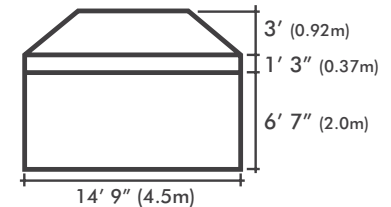

## X6 VELOCITY

10' x 10' / 10' x 15' / 10' x 20'

HEAVY DUTY - ALUMINUM FRAME

ITEM	SPECIFICATION		
Size	10' x 10' (3m x 3m)	10' x 15' (3m x 4.5m)	10' x 20' (3m x 6m)
Height	10' 10" (3.29m)	10' 10" (3.29m)	10' 10" (3.29m)
Clearance	6' 7" (2m)	6' 7" (2m)	6' 7" (2m)
Frame Box Dimensions	65" x 10" x 10" (165 x 25 x 25cm)	65" x 13" x 10" (165 x 33 x 25cm)	65" x 17" x 10" (165 x 42 x 25cm)
Frame Weight	37lb (17kg)	47lb (21kg)	64lb (29kg)
Roof Canopy Weights	13lb (6kg)	20lb (9kg)	25lb (11kg)
Main Profile	1 3/4" (45mm x 40mm x 0.9mm)		
Truss Bars	1" x 1/2" (25 x 12.5 x 1mm)		
Material	T 6063 Aluminum		
Framework	6005/T5		
Push Button Connectors	Yes		
Roof Tension	Spring		
Fabric	600D PVC Coated Polyester		
Nuts & Bolts	Steel		
Connectors	Aluminum		
Feet	Steel		
Instant Canopy Includes	Ropes, Steel Stakes & Heavy Duty Wheeled Protective Cover		
Warranty	5 Years Frame / 1 Year Fabric		

### TECHNICAL DIAGRAMS

10' x 10'

10' x 15'

10' x 20'