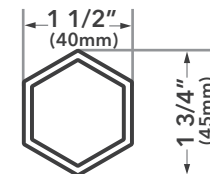

FRAMEWORK MAIN PROFILE

LEG OUTER

ADDITIONAL INFORMATION

The Extreme Canopy X6 Velocity features a heavy duty 1" hexagonal aluminum frame profile and has been built on over 15 years of research, design and improvements. Due to its rigid build and light weight, the X6 Velocity is one of the Extreme Corporation's best sellers throughout the United States and internationally. With a strong 1" hexagonal frame profile, robust reinforced truss bars and a heavy duty 600D, UV 50+ PVC coated polyester roof, the X6 Velocity is ready for tough weather conditions and frequent commercial use. While the X6 Velocity is one of the strongest pop up canopies on the market, it is also extremely light weight and easy to transport and erect. The X6 Velocity is a market leading pop up canopy and is appropriate for any recreational or commercial use.