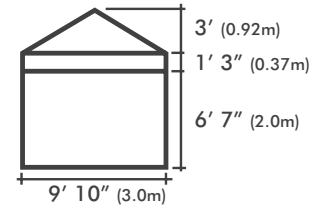

## X6 VELOCITY

10' x 10' / 10' x 15' / 10' x 20'

HEAVY DUTY - ALUMINUM FRAME

ITEM	SPECIFICATION		
Size	10' x 10' (3m x 3m)	10' x 15' (3m x 4.5m)	10' x 20' (3m x 6m)
Height	10' 10" (3.29m)	10' 10" (3.29m)	10' 10" (3.29m)
Clearance	6' 7" (2m)	6' 7" (2m)	6' 7" (2m)
Frame Box Dimensions	65" x 10" x 10" (165 x 25 x 25cm)	65" x 13" x 10" (165 x 33 x 25cm)	65" x 17" x 10" (165 x 42 x 25cm)
Frame Weight	37lb (17kg)	47lb (21kg)	64lb (29kg)
Roof Canopy Weights	13lb (6kg)	20lb (9kg)	25lb (11kg)
Main Profile	1 3/4" (45mm x 40mm x 0.9mm)		
Truss Bars	1" x 1/2" (25 x 12.5 x 1mm)		
Material	T 6063 Aluminum		
Framework	6005/T5		
Push Button Connectors	Yes		
Roof Tension	Spring		
Fabric	600D PVC Coated Polyester		
Nuts & Bolts	Steel		
Connectors	Aluminum		
Feet	Steel		
Instant Canopy Includes	Ropes, Steel Stakes & Heavy Duty Wheeled Protective Cover		
Warranty	5 Years Frame / 1 Year Fabric		

### TECHNICAL DIAGRAMS

10' x 10'

10' x 15'

10' x 20'