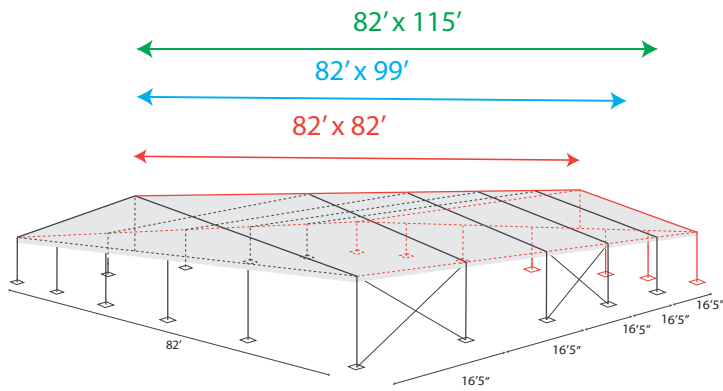

M250 Series

66' Span 16'5" Bays

66' x 66'	$58,540
66' x 82'	$69,128
66' x 99'	$78,621
66' x 113'	$88,934
66' x 132'	$98,702